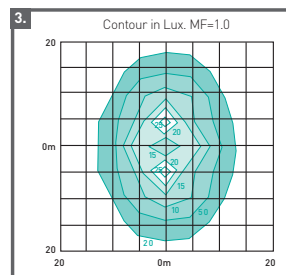

## Key features

**Dimensions & Mounting**  
AL3000

Mounting height: 4m-6m

**Maintenance**

Access to lamp and gear via aluminium hinged upper cover, secured by stainless steel locking bolts

**AM3001**

100W HQI-E