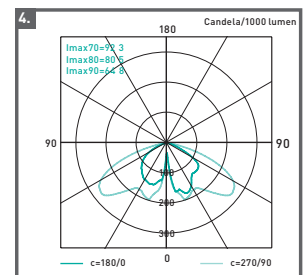

## Key features

**Dimensions & Mounting**  
AL3000

Mounting height: 4m-6m

**Maintenance**

Access to lamp and gear via aluminium hinged upper cover, secured by stainless steel locking bolts

**AM3001**

100W HQI-E

Mounting height: 5m

**AM3001**

100W HQI-E

Mounting height: 5m

All dimensions are in mm.