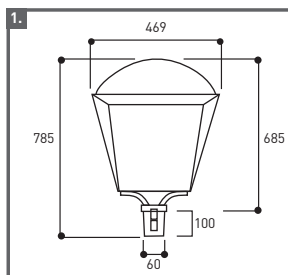

## Column and bracket options

Choose between fixed and base hinged

	6m	5m	4m		6m	5m	4m
<b>Fixed</b>				Base diameter (mm)	140/168	140/168	140/168
Tubular	TB060/SP1	TB050/SP1	TB040				
Tubular [Black]	TB060/SP1/2P9005	TB050/SP1/2P9005	TB040/2P9005	Shaft diameter (60mm spigot)	76	76	60/76
Classic	TB060/CL1	TB050/CL1	TB040/CL1				
Classic [Black]	TB060/CL1/2P9005	TB050/CL1/2P9005	TB040/CL1/2P9005	Base height (mm)	1250	1250	1250
<b>Base</b>							
Light duty	T061RLS/SP1	T051RLS/SP1	T041RLS/SP1	Flange plate (mm)	Type 1	Type 0	Type 0
Light duty [Black]	T061RLS/SP1/2P9005	T051RLS/SP1/2P9005	T041RLS/SP1/2P9005	Root length (mm)	1000	800	600
				Door opening (mm)	600 x 115	500 x 100	500 x 100
				Cable entry (root) (mm)	150 x 50	150 x 50	150 x 50

## Key features

**Dimensions & Mounting**  
AL3000

Mounting height: 4m-6m

**Maintenance**

Access to lamp and gear via aluminium hinged upper cover, secured by stainless steel locking bolts

**AM3001**

100W HQI-E

Mounting height: 5m

**AM3001**

100W HQI-E

Mounting height: 5m

All dimensions are in mm.