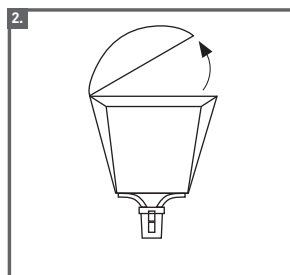

### Accessories

**ELSA1/6A** Single phase, cut-out, 6A, termination plate

Columns and brackets finished hot dip galvanised to BSEN1461:1999

Where indicated, columns are spray painted with a long life 2-pack acrylic coat, wet finish 190 microns. RAL9005 Black.

## Key features

**Dimensions & Mounting**  
AL3000

Mounting height: 4m-6m

**Maintenance**

Access to lamp and gear via aluminium hinged upper cover, secured by stainless steel locking bolts

**AM3001**

100W HQI-E